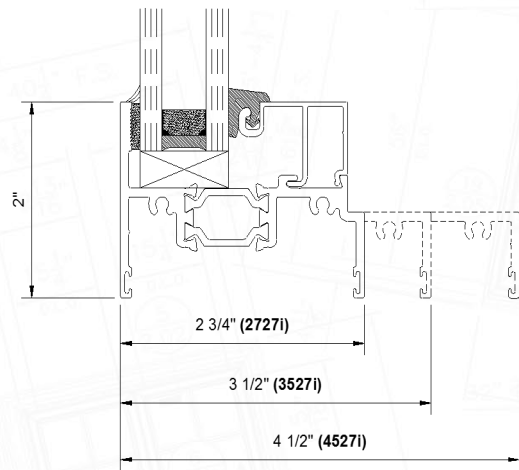

MANKO
 WINDOW SYSTEMS, INC.
www.mankowindows.com

ISOBAR WINDOW SERIES

When superior window performance is desired, look to Manko Window Systems' Isobar Window Series. Not only do these windows offer structural integrity, but with dual and triple glaze options, they offer the performance opportunity to meet any current energy code requirement. With three frame depth options, this series can provide the solution to many of your frame openings. The consistent face dimension allows you to intermingle the different depths throughout your building with a flush, uniform look. Look no further, this series gives you the opportunity to achieve your window needs.

Features:

- ⇒ Fixed, casement, & project in / out
- ⇒ 24mm polyamide isobar thermal strut
- ⇒ Receptor / sill starter option
- ⇒ Vertical & horizontal stacking option
- ⇒ Full range of anodized & painted finishes
- ⇒ 3/16" - 2" glazing cavity
- ⇒ Exterior grid option (GO)
- ⇒ 5/8" dual glazed blind option
- ⇒ Hermetically sealed integral blind option

Series	Frame Depth	Fixed AW-100		Casement AW-80		Project I/O AW-80	
		Dual Glazed	Triple Glazed	Dual Glazed	Triple Glazed	Dual Glazed	Triple Glazed
2727i	2 3/4"	0.31	0.26	0.41	0.33	0.41	0.33
3527i	3 1/2"	0.32	0.23	0.42	0.33	0.43	0.33
4527i	4 1/2"	0.33	0.23	0.44	0.34	0.44	0.34

S = Standard Hardware

O = Optional Hardware

* - Size Limitations Apply