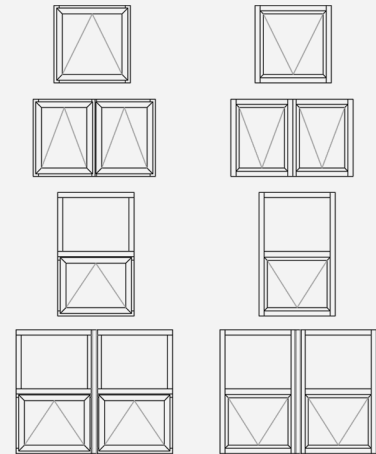

MANKO
 WINDOW SYSTEMS, INC.
www.mankowindows.com

ISOBAR WINDOW SERIES

When superior window performance is desired, look to Manko Window Systems' Isobar Window Series. Not only do these windows offer structural integrity, but with dual and triple glaze options, they offer the performance opportunity to meet any current energy code requirement. With three frame depth options, this series can provide the solution to many of your frame openings. The consistent face dimension allows you to intermingle the different depths throughout your building with a flush, uniform look. Look no further, this series gives you the opportunity to achieve your window needs.

Features:

- ⇒ Fixed, casement, & project in / out
- ⇒ 24mm polyamide isobar thermal strut
- ⇒ Receptor / sill starter option
- ⇒ Vertical & horizontal stacking option
- ⇒ Full range of anodized & painted finishes
- ⇒ 3/16" - 2" glazing cavity
- ⇒ Exterior grid option (GO)
- ⇒ 5/8" dual glazed blind option
- ⇒ Hermetically sealed integral blind option

Series	Frame Depth	Fixed AW-100		Casement AW-80		Project I/O AW-80	
		Dual Glazed	Triple Glazed	Dual Glazed	Triple Glazed	Dual Glazed	Triple Glazed
2727i	2 3/4"	0.31	0.26	0.41	0.33	0.41	0.33
3527i	3 1/2"	0.32	0.23	0.42	0.33	0.43	0.33
4527i	4 1/2"	0.33	0.23	0.44	0.34	0.44	0.34

Casement Outswing / Fixed

2727i

3527i

4527i

Project In / Project Out Vent

ISOBAR WINDOW SERIES

Type	4 Bar Hinge	Butt Hinge	Friction Adjuster	Key Release Limit Arm	Single Arm Roto Operator	Dual Arm Roto Operator	Cam Handle	Pole Ring Cam	Access Controlled Lock	Lift Lock
Project In	S		O	O			S	O	O	
Project Out	S		O	O		O*	S	O	O	O*
Casement Outswing Butt Hinges		S	O	O	S*		O		O	S
Casement Outswing 4-Bar Hinges	S		O	O			S		O	
Casement Inswing Butt Hinges		S	S	O			S		O	
Casement Inswing 4-Bar Hinges	S		O	O			S		O	