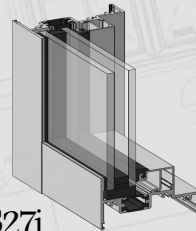

Features:

- ⇒ Fixed, casement, & project in / out
- ⇒ 24mm polyamide isobar thermal strut
- ⇒ Receptor / sill starter option
- ⇒ Vertical & horizontal stacking option
- ⇒ Full range of anodized & painted finishes
- ⇒ 3/16" - 2" glazing cavity
- ⇒ Exterior grid option (GO)
- ⇒ 5/8" dual glazed blind option
- ⇒ Hermetically sealed integral blind option

Series	Frame Depth	Fixed AW-100		Casement AW-80		Project I/O AW-80	
		Dual Glazed	Triple Glazed	Dual Glazed	Triple Glazed	Dual Glazed	Triple Glazed
2727i	2 3/4"	0.31	0.26	0.41	0.33	0.41	0.33
3527i	3 1/2"	0.32	0.23	0.42	0.33	0.43	0.33
4527i	4 1/2"	0.33	0.23	0.44	0.34	0.44	0.34

Casement Outswing / Fixed

2727i

3527i

4527i

Project In / Project Out Vent

ISOBAR WINDOW SERIES

Type	4 Bar Hinge	Butt Hinge	Friction Adjuster	Key Release Limit Arm	Single Arm Roto Operator	Dual Arm Roto Operator	Cam Handle	Pole Ring Cam	Access Controlled Lock	Lift Lock
Project In	S		O	O			S	O	O	
Project Out	S		O	O		O*	S	O	O	O*
Casement Outswing Butt Hinges		S	O	O	S*		O		O	S
Casement Outswing 4-Bar Hinges	S		O	O			S		O	
Casement Inswing Butt Hinges		S	S	O			S		O	
Casement Inswing 4-Bar Hinges	S		O	O			S		O	