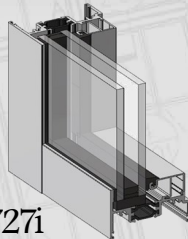

MANKO
 WINDOW SYSTEMS, INC.
www.mankowindows.com

ISOBAR WINDOW SERIES

When superior window performance is desired, look to Manko Window Systems' Isobar Window Series. Not only do these windows offer structural integrity, but with dual and triple glaze options, they offer the performance opportunity to meet any current energy code requirement. With three frame depth options, this series can provide the solution to many of your frame openings. The consistent face dimension allows you to intermingle the different depths throughout your building with a flush, uniform look. Look no further, this series gives you the opportunity to achieve your window needs.

Features:

- ⇒ Fixed, casement, & project in / out
- ⇒ 24mm polyamide isobar thermal strut
- ⇒ Receptor / sill starter option
- ⇒ Vertical & horizontal stacking option
- ⇒ Full range of anodized & painted finishes
- ⇒ 3/16" - 2" glazing cavity
- ⇒ Exterior grid option (GO)
- ⇒ 5/8" dual glazed blind option
- ⇒ Hermetically sealed integral blind option

Series	Frame Depth	Fixed AW-100		Casement AW-80		Project I/O AW-80	
		Dual Glazed	Triple Glazed	Dual Glazed	Triple Glazed	Dual Glazed	Triple Glazed
2727i	2 3/4"	0.31	0.26	0.41	0.33	0.41	0.33
3527i	3 1/2"	0.32	0.23	0.42	0.33	0.43	0.33
4527i	4 1/2"	0.33	0.23	0.44	0.34	0.44	0.34

Casement Outswing / Fixed

2727i

3527i

4527i

Project In / Project Out Vent

ISOBAR WINDOW SERIES

Type	4 Bar Hinge	Butt Hinge	Friction Adjuster	Key Release Limit Arm	Single Arm Roto Operator	Dual Arm Roto Operator	Cam Handle	Pole Ring Cam	Access Controlled Lock	Lift Lock
Project In	S		O	O			S	O	O	
Project Out	S		O	O		O*	S	O	O	O*
Casement Outswing Butt Hinges		S	O	O	S*		O		O	S
Casement Outswing 4-Bar Hinges	S		O	O			S		O	
Casement Inswing Butt Hinges		S	S	O			S		O	
Casement Inswing 4-Bar Hinges	S		O	O			S		O	