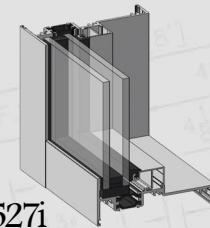

Features:

- ⇒ Fixed, casement, & project in / out
- ⇒ 24mm polyamide isobar thermal strut
- ⇒ Receptor / sill starter option
- ⇒ Vertical & horizontal stacking option
- ⇒ Full range of anodized & painted finishes
- ⇒ 3/16" - 2" glazing cavity
- ⇒ Exterior grid option (GO)
- ⇒ 5/8" dual glazed blind option
- ⇒ Hermetically sealed integral blind option

Series	Frame Depth	Fixed AW-100		Casement AW-80		Project I/O AW-80	
		Dual Glazed	Triple Glazed	Dual Glazed	Triple Glazed	Dual Glazed	Triple Glazed
2727i	2 3/4"	0.31	0.26	0.41	0.33	0.41	0.33
3527i	3 1/2"	0.32	0.23	0.42	0.33	0.43	0.33
4527i	4 1/2"	0.33	0.23	0.44	0.34	0.44	0.34

Casement Outswing / Fixed

2727i

3527i

4527i

Project In / Project Out Vent

ISOBAR WINDOW SERIES

Type	4 Bar Hinge	Butt Hinge	Friction Adjuster	Key Release Limit Arm	Single Arm Roto Operator	Dual Arm Roto Operator	Cam Handle	Pole Ring Cam	Access Controlled Lock	Lift Lock
Project In	S		O	O			S	O	O	
Project Out	S		O	O		O*	S	O	O	O*
Casement Outswing Butt Hinges		S	O	O	S*		O		O	S
Casement Outswing 4-Bar Hinges	S		O	O			S		O	
Casement Inswing Butt Hinges		S	S	O			S		O	
Casement Inswing 4-Bar Hinges	S		O	O			S		O	