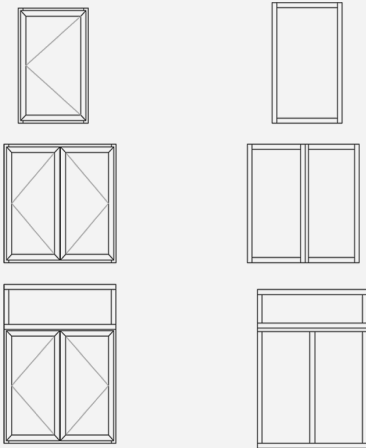

MANKO
 WINDOW SYSTEMS, INC.
www.mankowindows.com

ISOBAR WINDOW SERIES

When superior window performance is desired, look to Manko Window Systems' Isobar Window Series. Not only do these windows offer structural integrity, but with dual and triple glaze options, they offer the performance opportunity to meet any current energy code requirement. With three frame depth options, this series can provide the solution to many of your frame openings. The consistent face dimension allows you to intermingle the different depths throughout your building with a flush, uniform look. Look no further, this series gives you the opportunity to achieve your window needs.

Features:

- ⇒ Fixed, casement, & project in / out
- ⇒ 24mm polyamide isobar thermal strut
- ⇒ Receptor / sill starter option
- ⇒ Vertical & horizontal stacking option
- ⇒ Full range of anodized & painted finishes
- ⇒ 3/16" - 2" glazing cavity
- ⇒ Exterior grid option (GO)
- ⇒ 5/8" dual glazed blind option
- ⇒ Hermetically sealed integral blind option

Series	Frame Depth	Fixed AW-100		Casement AW-80		Project I/O AW-80	
		Dual Glazed	Triple Glazed	Dual Glazed	Triple Glazed	Dual Glazed	Triple Glazed
2727i	2 3/4"	0.31	0.26	0.41	0.33	0.41	0.33
3527i	3 1/2"	0.32	0.23	0.42	0.33	0.43	0.33
4527i	4 1/2"	0.33	0.23	0.44	0.34	0.44	0.34

Casement Outswing / Fixed

2727i

3527i

4527i

Project In / Project Out Vent

ISOBAR WINDOW SERIES

Type	4 Bar Hinge	Butt Hinge	Friction Adjuster	Key Release Limit Arm	Single Arm Roto Operator	Dual Arm Roto Operator	Cam Handle	Pole Ring Cam	Access Controlled Lock	Lift Lock
Project In	S		O	O			S	O	O	
Project Out	S		O	O		O*	S	O	O	O*
Casement Outswing Butt Hinges		S	O	O	S*		O		O	S
Casement Outswing 4-Bar Hinges	S		O	O			S		O	
Casement Inswing Butt Hinges		S	S	O			S		O	
Casement Inswing 4-Bar Hinges	S		O	O			S		O	